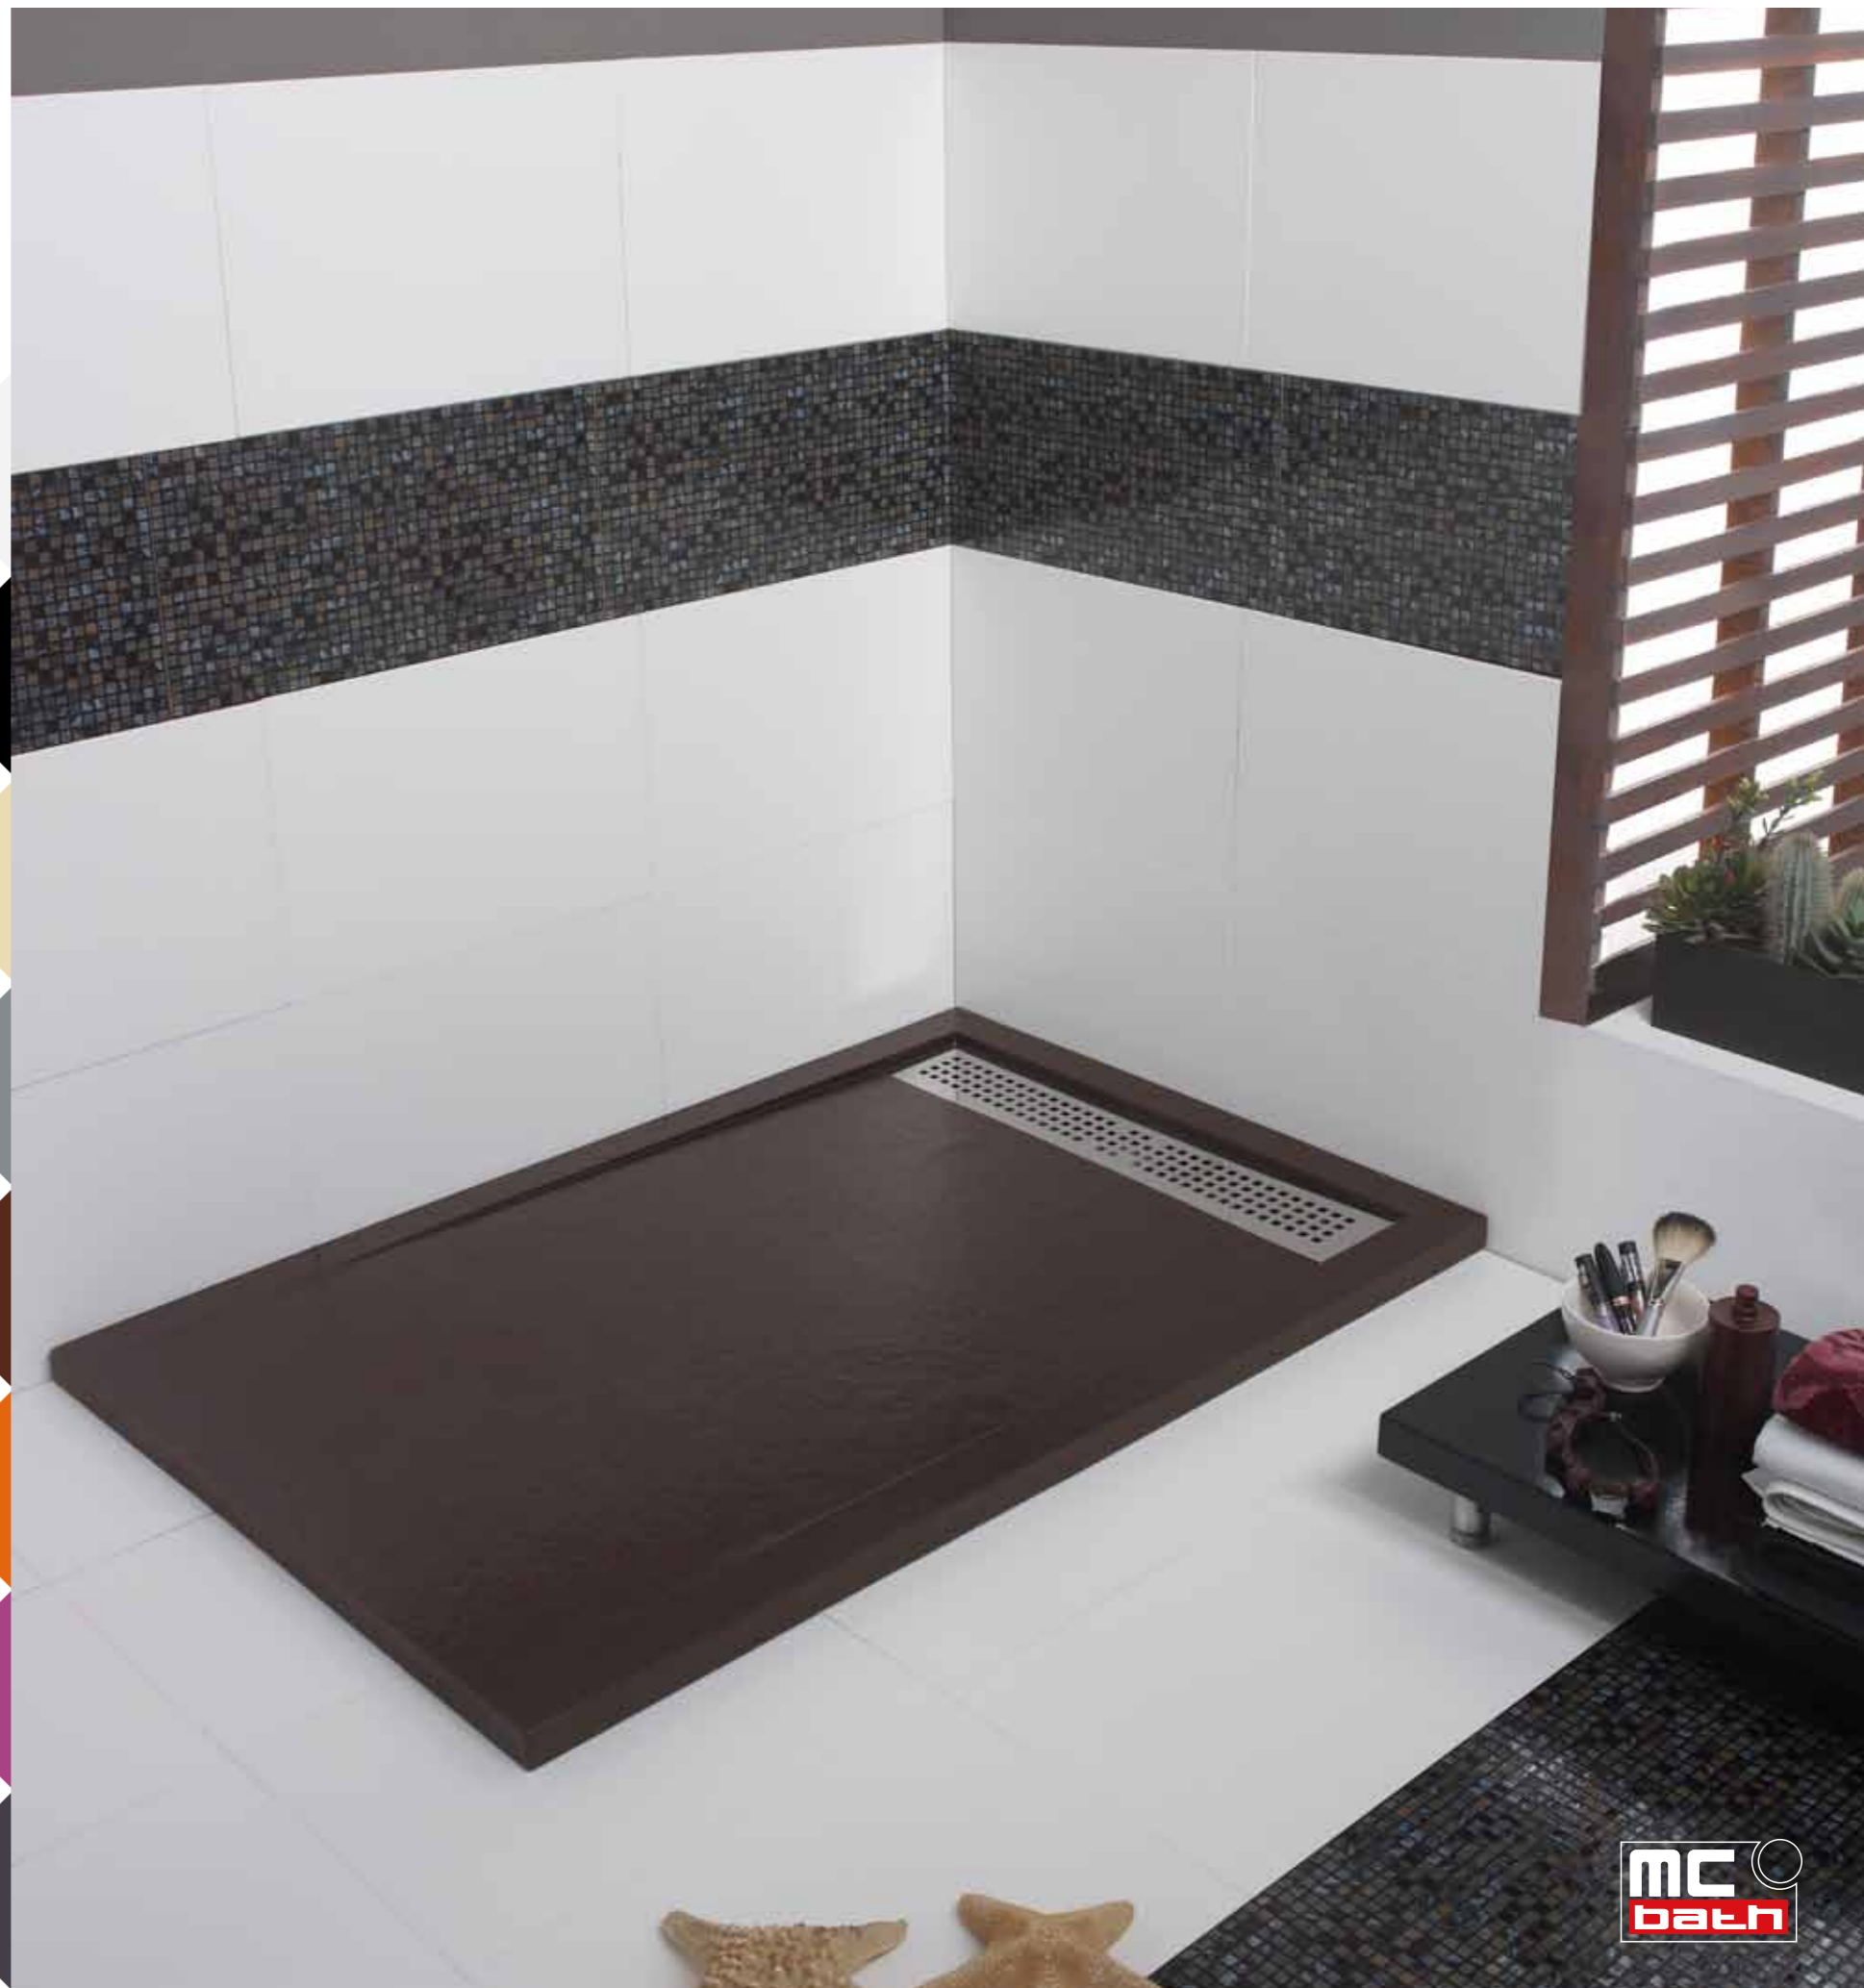

PIEDRA

La serie ANDROMEDA es otra de las nuevas incorporaciones a nuestro catálogo.
Textura piedra y ajustable en medida de largo.

*The ANDROMEDA series represents another new addition to our catalogue.
Stone texture and adjustable length.*

MEDIDAS	PRECIO PVP €
120x70	350
120x75	375
120x80	400
160x70	450
160x75	475
160x80	498

- GEL COAT SANITARIO
- BLANCO
- GRAFITO
- BEIGE
- CEMENTO
- CHOCOLATE
- NARANJA
- VIOLETA
- ANTRACITA

* Nuestros platos cumplen la norma antideslizante CLASE 1 según norma UNE-ENV 12633-2002 Anexo A (ENAC). **CLASE 2: Opcional** (certificado por laboratorio).
* Our trays comply with the Class 1 anti-slip standard, in accordance with the UNE-ENV 12633:2002 standard, Annex A (ENAC). **CLASS 2: Optional** (laboratory certified).